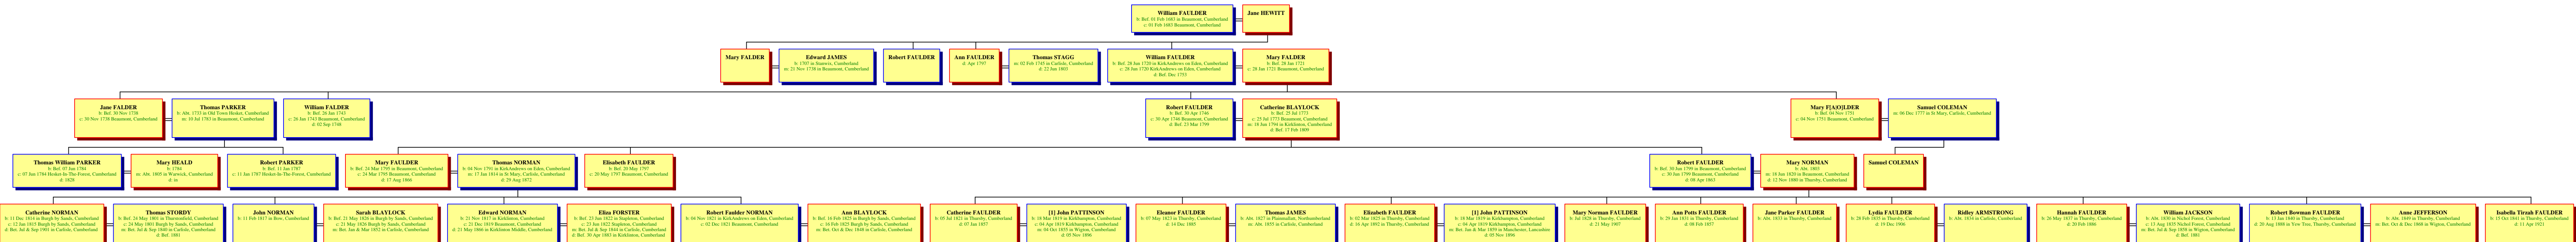

### Descendants of William Faulder

**Jane FALDER**  
 b: Bef. 30 Nov 1738  
 c: 30 Nov 1738 Beaumont, Cumberland

**Thomas PARKER**  
 b: Abt. 1733 in Old Town Hesket, Cumberland  
 m: 10 Jul 1783 in Beaumont, Cumberland